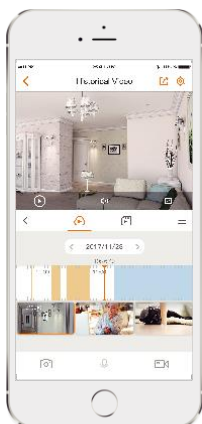

Wi-Fi Connection

IEEE802.11b/g/n(2.4GHz)

Stay close with what you care

With Cloud service, you will have access to what you care as long as Internet is available. You can record daily or motion videos on Cloud and play back anytime anywhere.